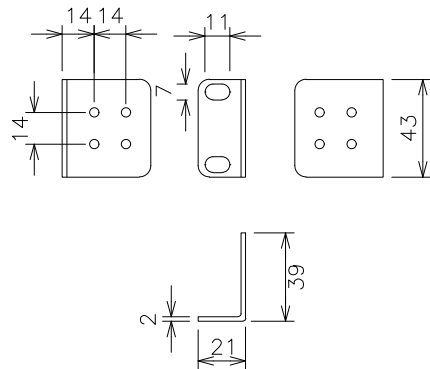

Mounting bracket (for 19-inch rack)

Wall mount bracket

| | | | |
|-----------|-------------|------------|--------------|
| Model No. | PN28240i-TH | Model Name | Switch-24eGi |
|-----------|-------------|------------|--------------|