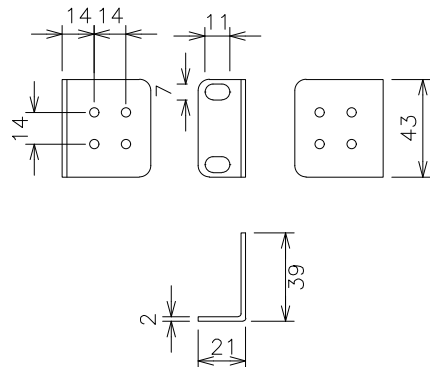

Mounting bracket (for 19-inch rack)

Wall mount bracket

Model No.	PN28240i-SG	Model Name	Switch-24eGi
-----------	-------------	------------	--------------

**Panasonic Life Solutions Networks Co., Ltd.**