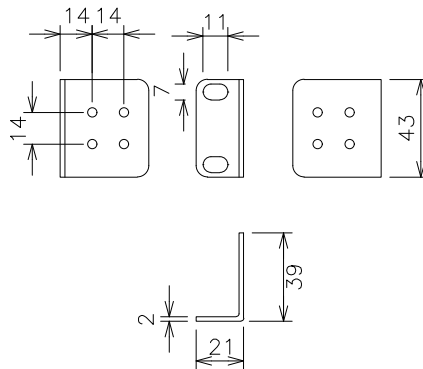

Mounting bracket (for 19-inch rack)

Wall mount bracket

Model No.

PN28160i-TH

Model Name

Switch-16eGi

**Panasonic Life Solutions Networks Co., Ltd.**