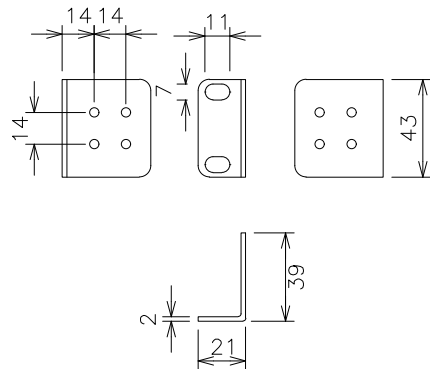

Mounting bracket (for 19-inch rack)

Wall mount bracket

Model No.	PN28160i-SG	Model Name	Switch-16eGi
-----------	-------------	------------	--------------

**Panasonic Life Solutions Networks Co., Ltd.**