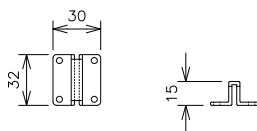

Mounting bracket (for 19-inch rack)

Connecting bracket

| | | | |
|-----------|-------------|------------|-------------|
| Model No. | PN28080K-1D | Model Name | Switch-M8eG |
|-----------|-------------|------------|-------------|