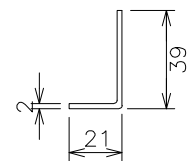

Mounting bracket (for 19-inch rack)

Connecting bracket

Wall mount bracket

Model No.	PN28080i-SG	Model Name	Switch-M8eGi
-----------	-------------	------------	--------------

**Panasonic Life Solutions Networks Co., Ltd.**