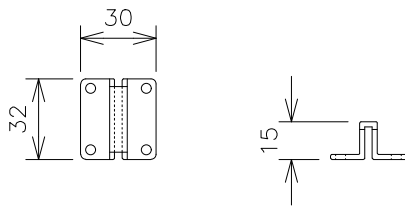

Mounting bracket (for 19-inch rack)

Connecting bracket

Wall mount bracket

Model No.	PN28080i-SG	Model Name	Switch-M8eGi
-----------	-------------	------------	--------------

**Panasonic Life Solutions Networks Co., Ltd.**