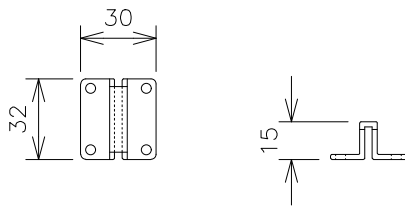

Mounting bracket (for 19-inch rack)

Connecting bracket

Wall mount bracket

| | | | |
|-----------|-------------|------------|--------------|
| Model No. | PN28080i-MY | Model Name | Switch-M8eGi |
|-----------|-------------|------------|--------------|