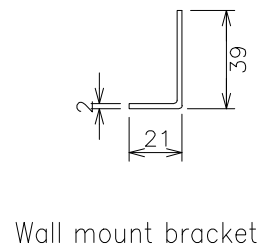

Mounting bracket (for 19-inch rack)

Connecting bracket

Wall mount bracket

| | | | |
|-----------|-------------|------------|--------------|
| Model No. | PN28080i-MY | Model Name | Switch-M8eGi |
|-----------|-------------|------------|--------------|