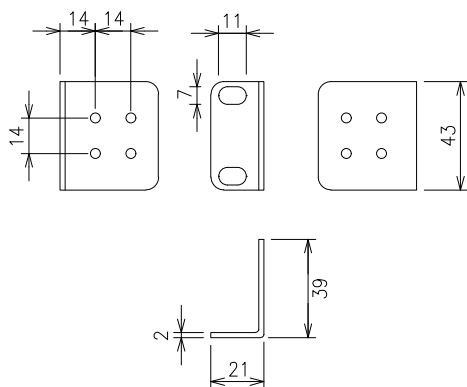

Serial number

Ground terminal

Power port

Power cord hook block

SFP extension slots

LED DISPLAY  
CHANGE BUTTON

10/100/1000BASE-T ports

Console port

Wall mount bracket

Model No.

PN260893H-SG

Model Name

GA-MLi8TPoE+

Panasonic Life Solutions Networks Co., Ltd.