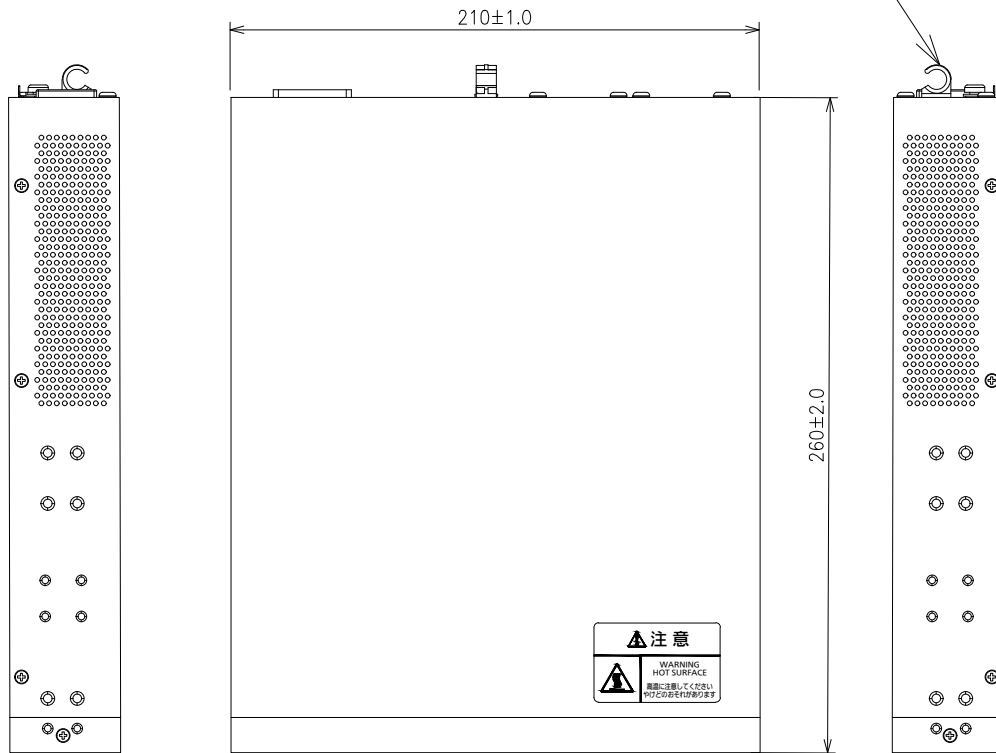

Serial number

Ground terminal

Power port

Power cord hook block

SFP extension slots

LED DISPLAY  
CHANGE BUTTON

10/100/1000BASE-T ports

Console port

Wall mount bracket

Model No.

PN260893H-SG

Model Name

GA-MLi8TPoE+

Panasonic Life Solutions Networks Co., Ltd.