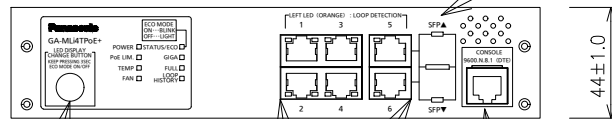

Serial number Ground terminal

Power port

Power cord hook block

SFP extension slots

LED DISPLAY
CHANGE BUTTON

10/100/1000BASE-T ports

Console port

Wall mount bracket