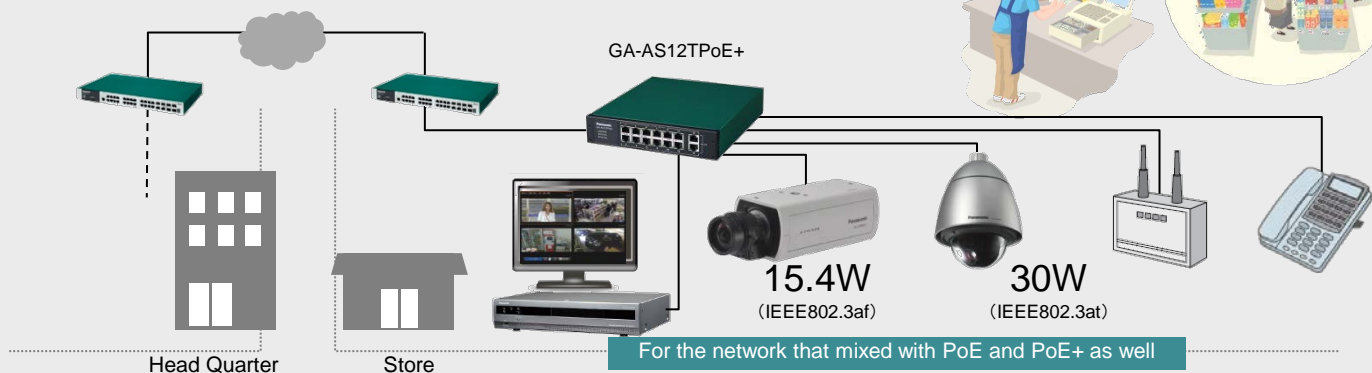

Example of Use

PoE Network of Small store and Office