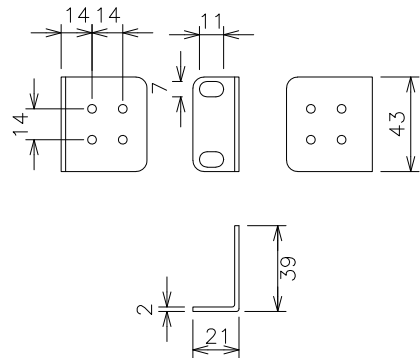

Mounting bracket (for 19-inch rack)

Wall mount bracket

Model No.	PN28240i-TH	Model Name	Switch-M24eGi
-----------	-------------	------------	---------------

Panasonic Electric Works Networks Co., Ltd.