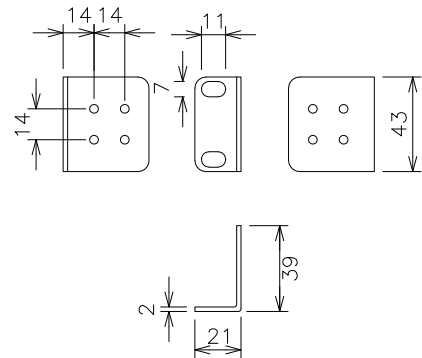

Mounting bracket (for 19-inch rack)

Wall mount bracket

Model No.

PN28240i-SG

Model Name

Switch-M24eGi

Panasonic Electric Works Networks Co., Ltd.