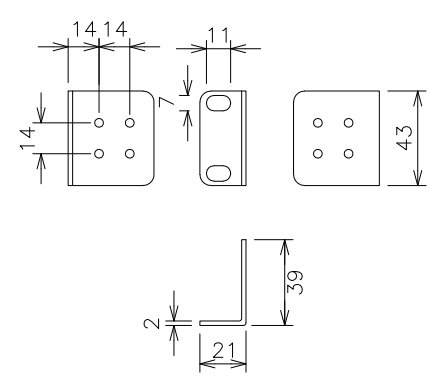

Mounting bracket (for 19-inch rack)

Wall mount bracket

Model No.	<b>PN28160i-TH</b>	Model Name	<b>Switch-M16eG1</b>
Panasonic Electric Works Networks Co., Ltd.			