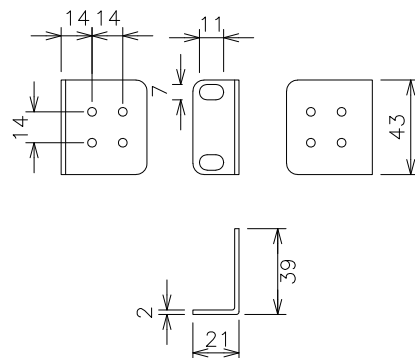

Mounting bracket (for 19-inch rack)

Wall mount bracket

Model No.

PN28160i-SG

Model Name

Switch-M16eG1

Panasonic Electric Works Networks Co., Ltd.