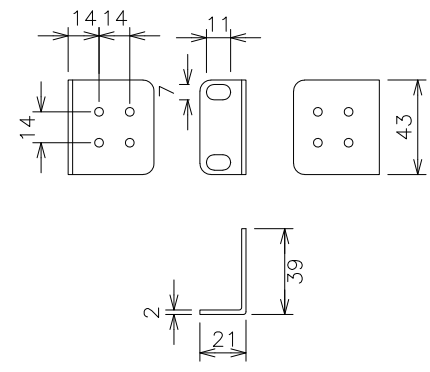

Mounting bracket (for 19-inch rack)

Wall mount bracket

Model No.	PN28160i-MY	Model Name	Switch-M16eG1
Panasonic Electric Works Networks Co., Ltd.			