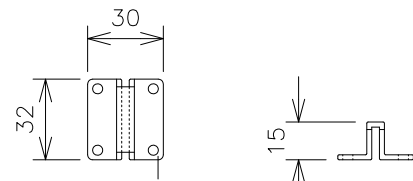

Mounting bracket (for 19-inch rack)

Connecting bracket

Model No.	PN28088-TH	Model Name	Switch-M8eGLPWR+
-----------	------------	------------	------------------

Panasonic Eco Solutions Networks Co., Ltd.