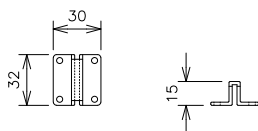

Mounting bracket (for 19-inch rack)

Connecting bracket

Model No.	PN28080K-MY	Model Name	Switch-M8eG
-----------	-------------	------------	-------------

Panasonic Electric Works Networks Co., Ltd.