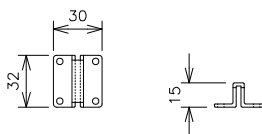

Mounting bracket (for 19-inch rack)

Connecting bracket

Model No.

PN28080K-1D

Model Name

Switch-M8eG

Panasonic Electric Works Networks Co., Ltd.