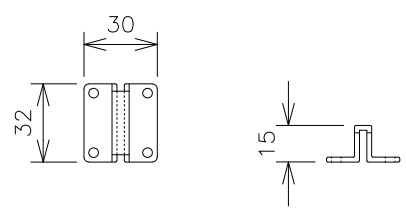

Mounting bracket (for 19-inch rack)

Connecting bracket

Wall mount bracket

Model No.	<b>PN28080i-TH</b>	Model Name	Switch-M8eGi
Panasonic Electric Works Networks Co., Ltd.			