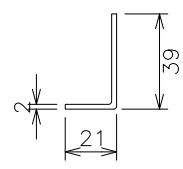

Mounting bracket (for 19-inch rack)

Connecting bracket

Wall mount bracket

Model No.	<b>PN28080i-TH</b>	Model Name	Switch-M8eGi
Panasonic Electric Works Networks Co., Ltd.			