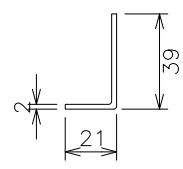

Mounting bracket (for 19-inch rack)

Connecting bracket

Wall mount bracket

Model No.	PN28080i-SG	Model Name	Switch-M8eGi
Panasonic Electric Works Networks Co., Ltd.			