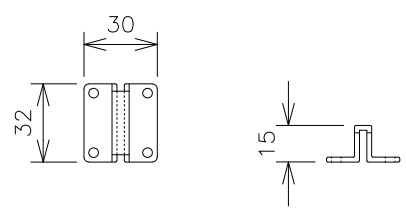

Mounting bracket (for 19-inch rack)

Connecting bracket

Wall mount bracket

Model No.	PN28080i-SG	Model Name	Switch-M8eGi
Panasonic Electric Works Networks Co., Ltd.			