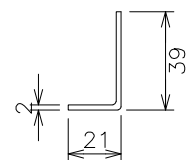

Mounting bracket (for 19-inch rack)

Connecting bracket

Wall mount bracket

Unit : mm

Model No.	PN28080i-NZ	Model Name	Switch-M8eGi
-----------	-------------	------------	--------------

Panasonic Life Solutions Networks Co., Ltd.