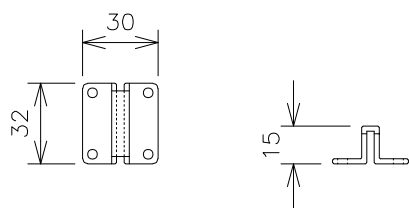

Mounting bracket (for 19-inch rack)

Connecting bracket

Wall mount bracket

Unit : mm

Model No.	PN28080i-NZ	Model Name	Switch-M8eGi
-----------	-------------	------------	--------------

Panasonic Life Solutions Networks Co., Ltd.