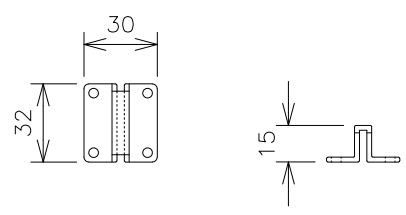

Mounting bracket (for 19-inch rack)

Connecting bracket

Wall mount bracket

Model No.	<b>PN28080i-MY</b>	Model Name	Switch-M8eGi
Panasonic Electric Works Networks Co., Ltd.			