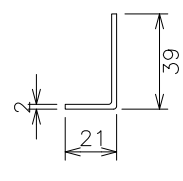

Mounting bracket (for 19-inch rack)

Connecting bracket

Wall mount bracket

Model No.	<b>PN28080i-MY</b>	Model Name	Switch-M8eGi
Panasonic Electric Works Networks Co., Ltd.			