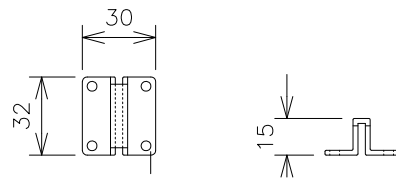

Mounting bracket (for 19-inch rack)

Connecting bracket

Model No.	PN28058-TH	Model Name	Switch-M5eGLPWR+
-----------	------------	------------	------------------

Panasonic Eco Solutions Networks Co., Ltd.