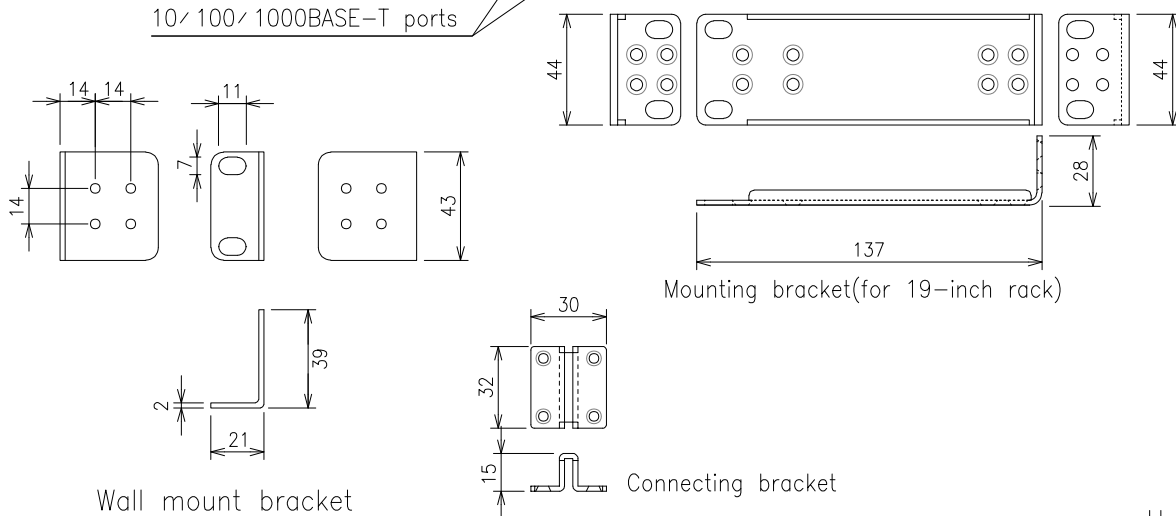

Serial number Ground terminal

Power port

Power cord hook block

Face plate label

SFP extension slots

Connection screw hole

Connection screw hole

LED DISPLAY CHANGE BUTTON

Console port

10/100/1000BASE-T ports

Unit : mm

Model No. PN260493H-TH Model Name GA-MLi4TPoE+

Panasonic Electric Works Networks Co., Ltd.