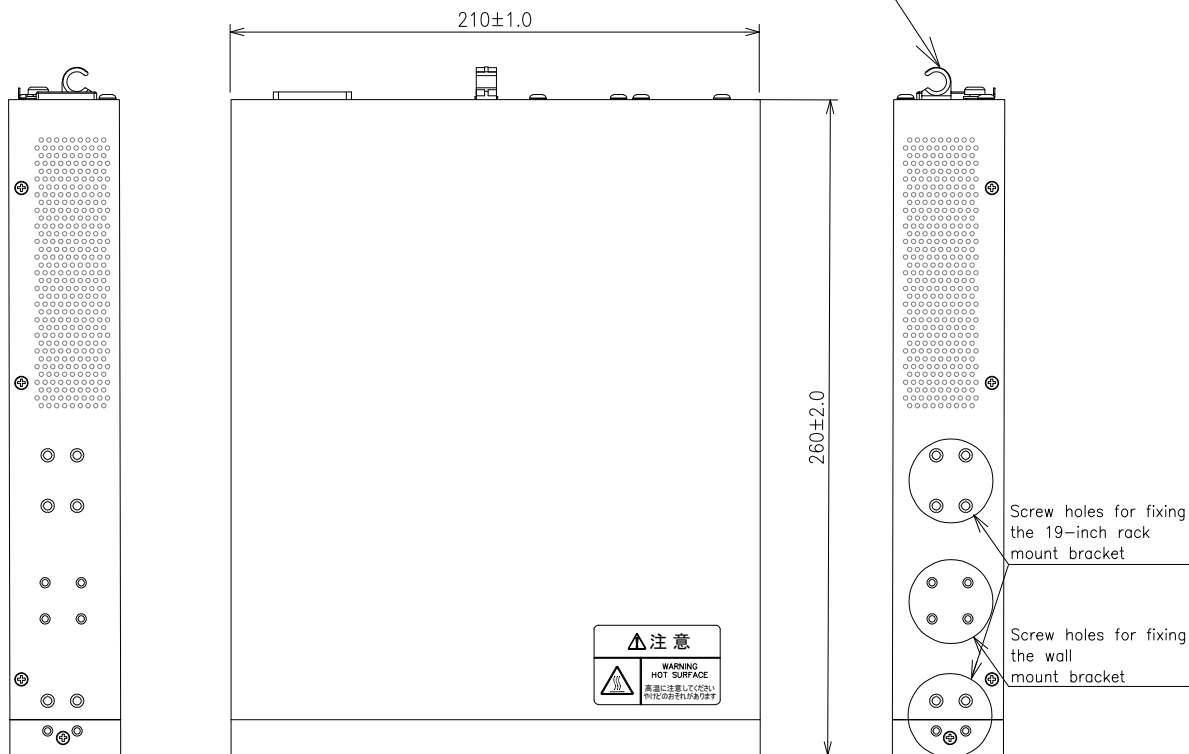

Serial number Ground terminal

Power port

Power cord hook block

Face plate label

SFP extension slots

Connection screw hole

Connection screw hole

LED DISPLAY CHANGE BUTTON

Console port

10/100/1000BASE-T ports

Unit : mm

Model No. PN260493H-TH Model Name GA-MLi4TPoE+

Panasonic Electric Works Networks Co., Ltd.